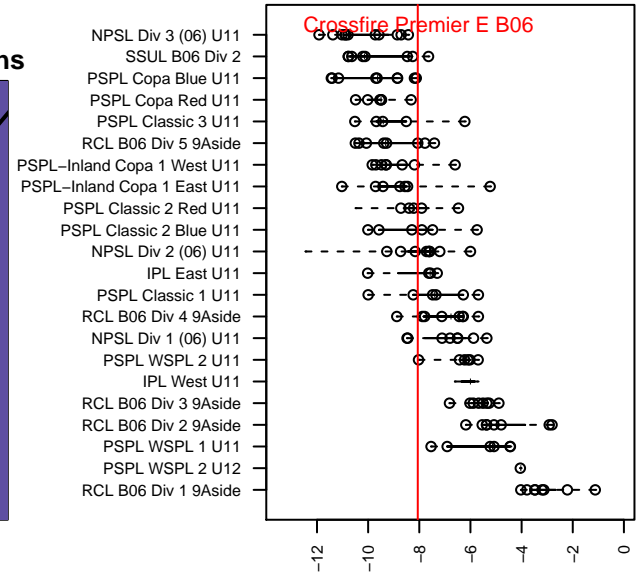

**attack and defense rating
relative to others at age
and all opponents in last 13 months**