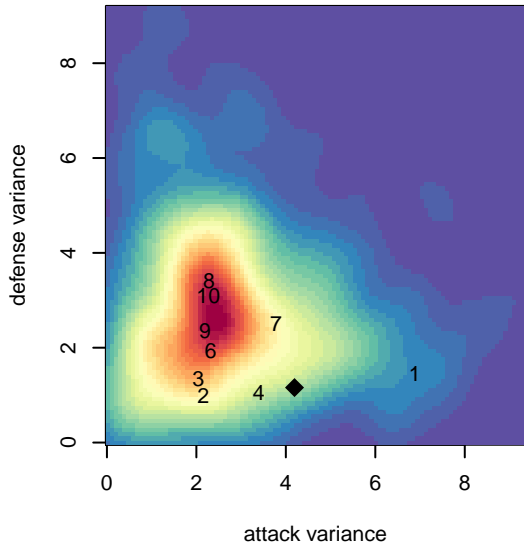

Crossfire Premier E B06

Crossfire Premier SC
 Redmond, WA
 B06 total strength=485
 attack=0.53 defense=0.21
 fall league = RCL B06 Div 5 9Aside
 spr league = Win RCL B06 Div 4

alt names used:
 Crossfire Premier B06 E
 CROSSFIRE PREMIER B06 E (WA)
 Crossfire Premier Boys 2006 E
 Crossfire Premier B06 E
 Crossfire Premier B06 E

Venues played:
 2016 Sounders FC Cup BU11 Silver
 2016 REDAPT Cup Bronze U11
 2016 RCL B06 Div 5 9Aside
 2016 Win RCL B06 Div 4
 2016 WYS Presidents Cup B06 Division 3

**attack and defense variance (black dot)
relative to other teams
and top 10 in region**