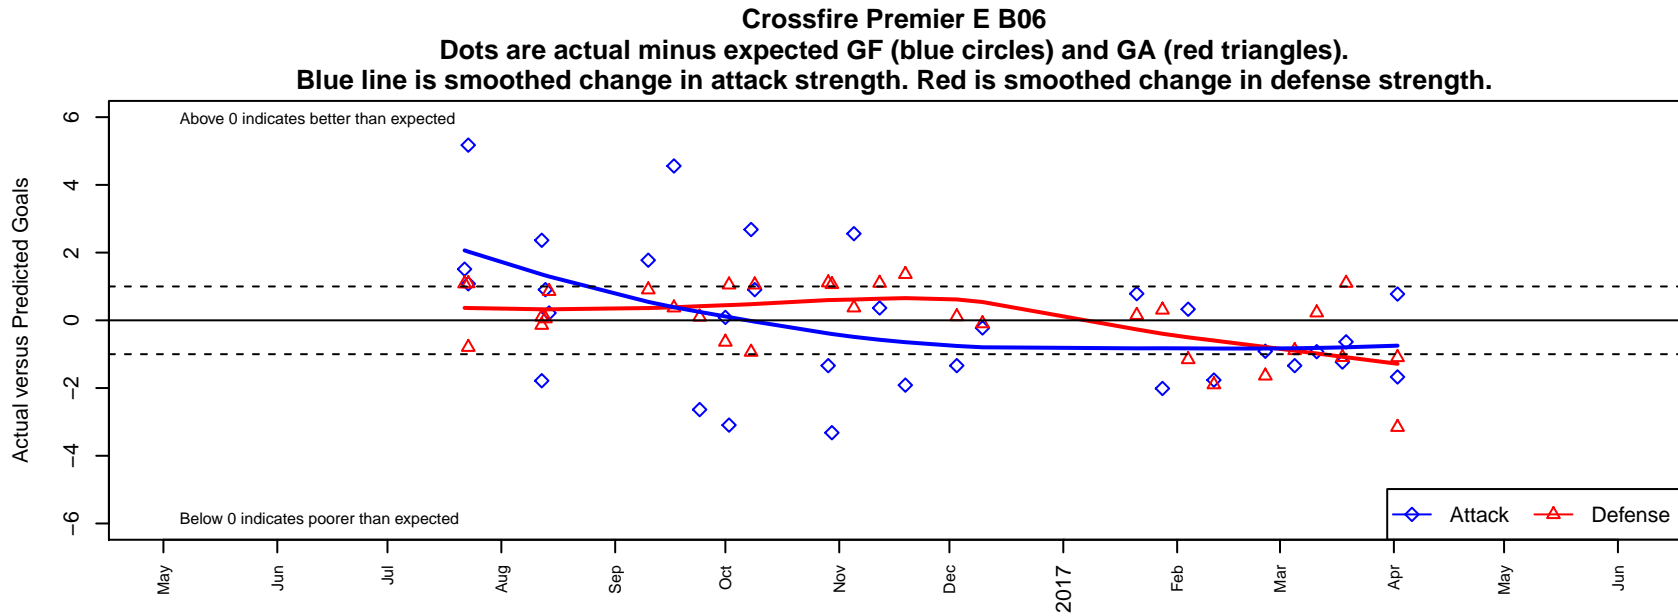

Crossfire Premier E B06

Crossfire Premier SC
 Redmond, WA
 B06 total strength=485
 attack=0.53 defense=0.21
 fall league = RCL B06 Div 5 9Aside
 spr league = Win RCL B06 Div 4

alt names used:
 Crossfire Premier B06 E
 CROSSFIRE PREMIER B06 E (WA)
 Crossfire Premier Boys 2006 E
 Crossfire Premier B06 E
 Crossfire Premier B06 E

Venues played:
 2016 Sounders FC Cup BU11 Silver
 2016 REDAPT Cup Bronze U11
 2016 RCL B06 Div 5 9Aside
 2016 Win RCL B06 Div 4
 2016 WYS Presidents Cup B06 Division 3

**attack and defense variance (black dot)
relative to other teams
and top 10 in region**