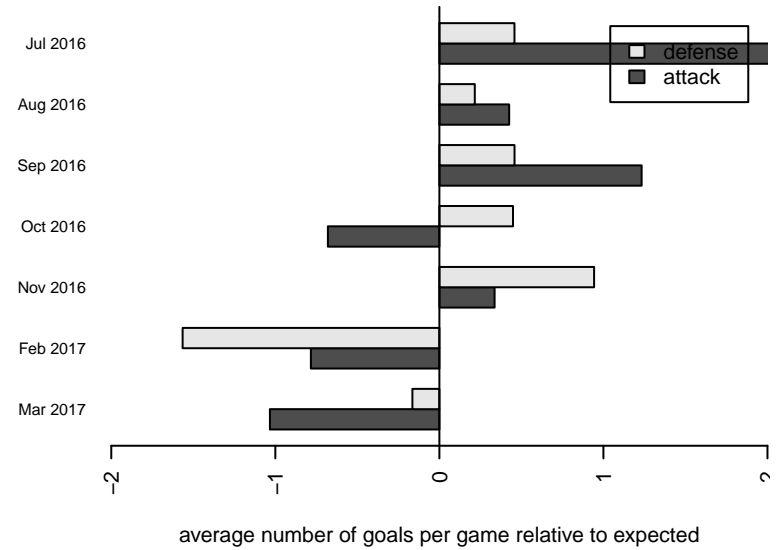

Performance relative to 13 month average