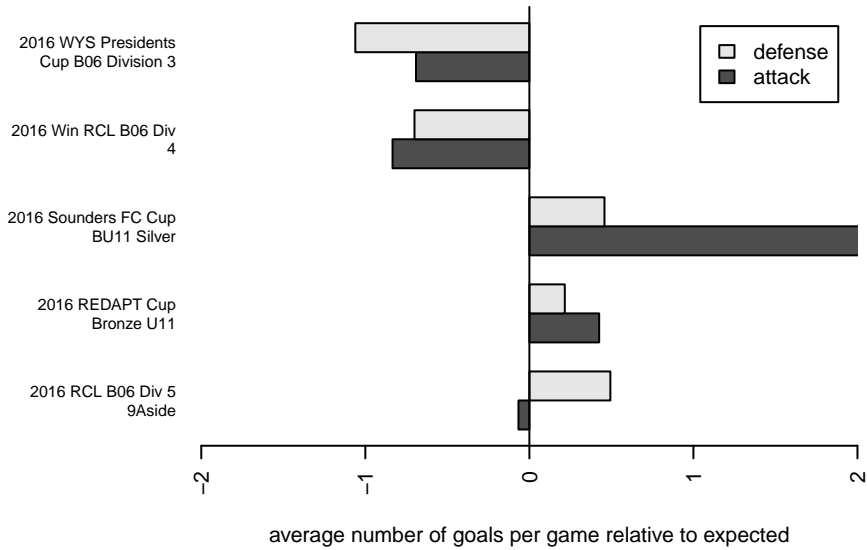

Performance relative to 13 month average