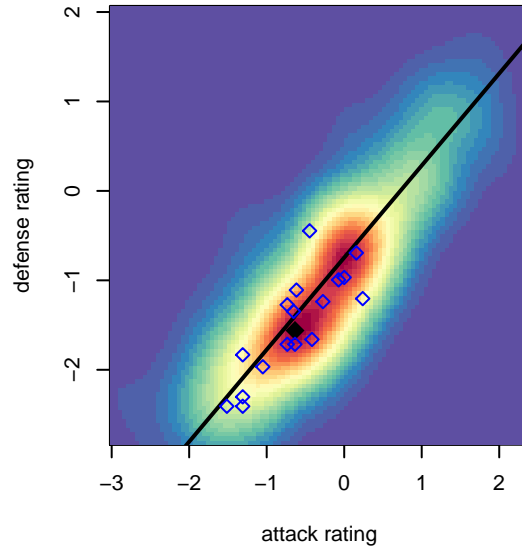

**attack and defense rating
relative to others at age
and all opponents in last 13 months**